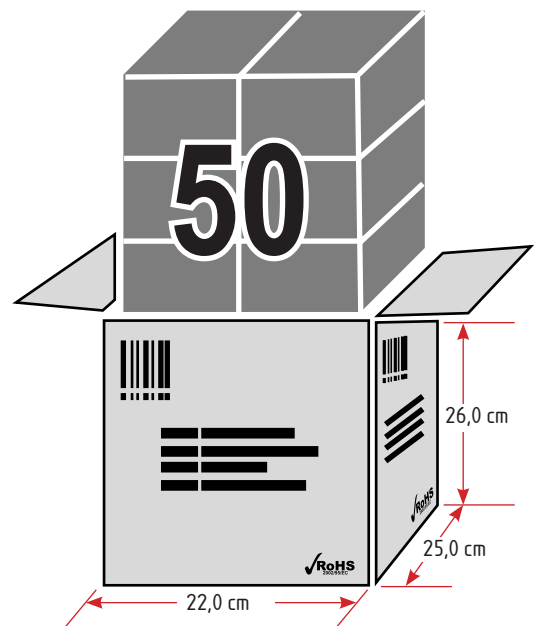

Scheda Tecnica - Technical Sheet

Striscia

400864

Packaging

Confezione in busta antistatica

Anti-static bag

Export carton

Bar code:
Position 4 sides
in the upper left

400864

Lateral sides
Shipping mark:

P/I NO.:
LOT NO.: 1818-18-22
CTN NO.:
MADE IN P.R.C.
ITEM NO.: 400864

Central sides
Shipping mark:

400864 - STRISCIA FLESSIBILE A LED RGB

QTY:	50	PCS
G.W.:		Kg
N.W.:		Kg
MEAS:		CM

400864